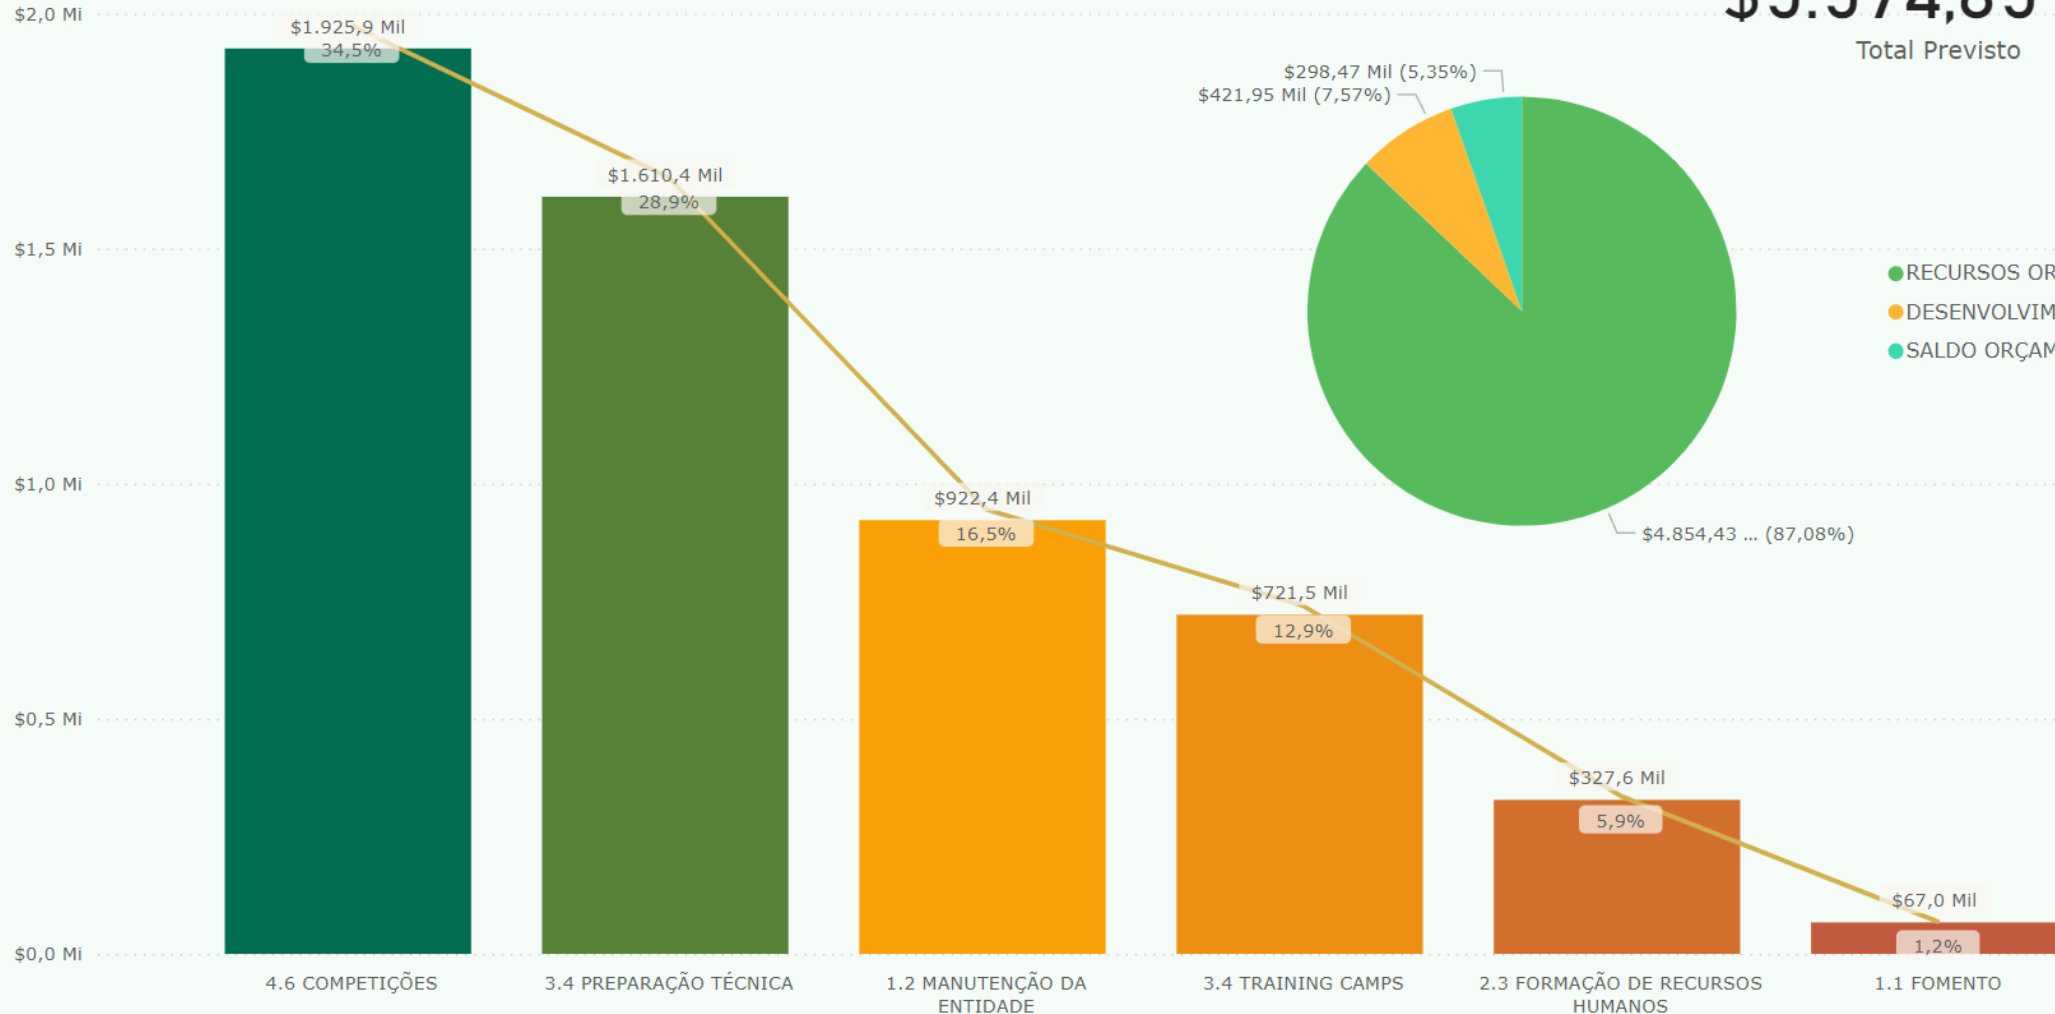

PREVISÃO ORÇAMENTÁRIA

Recursos COB

Distribuição dos Recursos por Objetivos Estratégicos